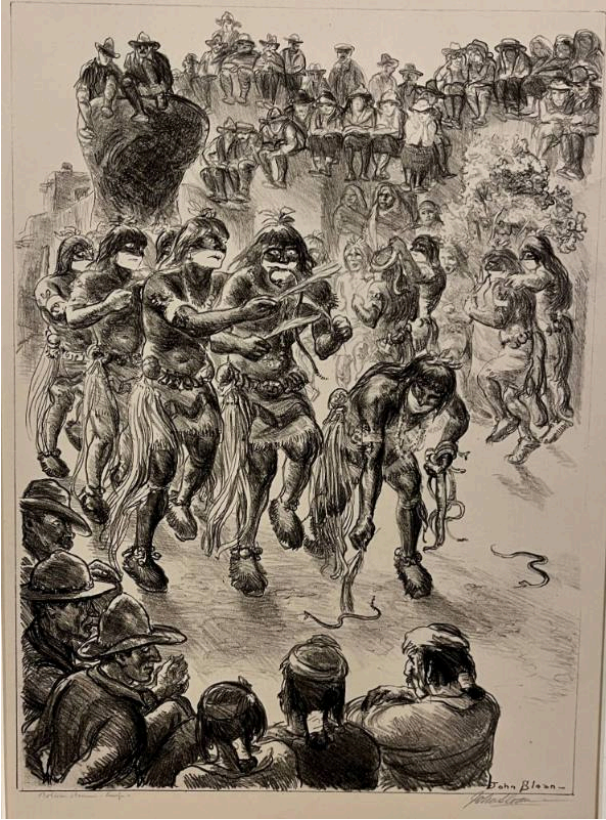

Basic Detail Report

Hopi Snake Dance, Walpi Mesa

Date

1921

Primary Maker

John Sloan

Medium

lithograph

Description

Men sitting in around an area being occupied by Indians in ritual dancing.

Dimensions

17 x 12 1/4 in. (43.2 x 31.1 cm) mat: 20 x 24 in. (50.8 x 61 cm)