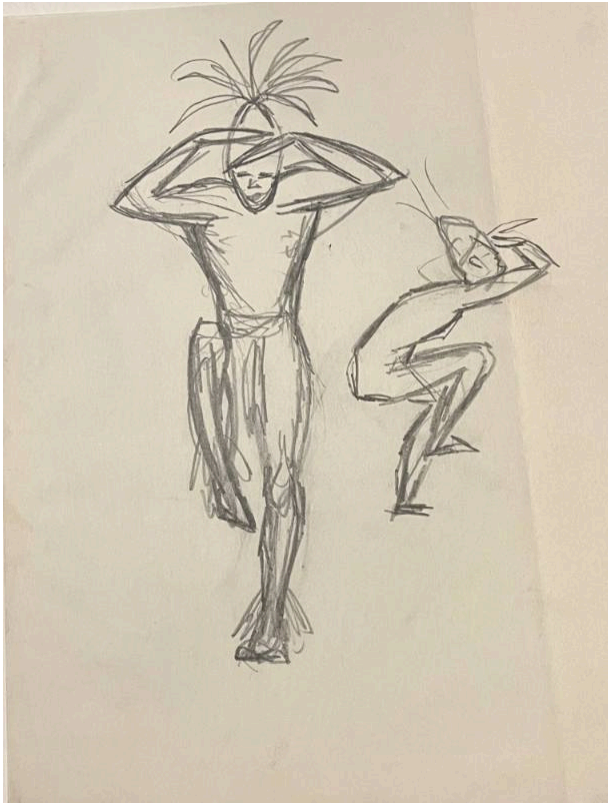

Basic Detail Report

side view on right

Dimensions

11 x 8 1/4 in. (27.9 x 21 cm)

Untitled Sketch for La Fonda Hotel

Date

circa 1925

Primary Maker

Arnold H. Rönnebeck

Medium

graphite on paper

Description

Ceremonial Indian dancers, one large front view, one smaller