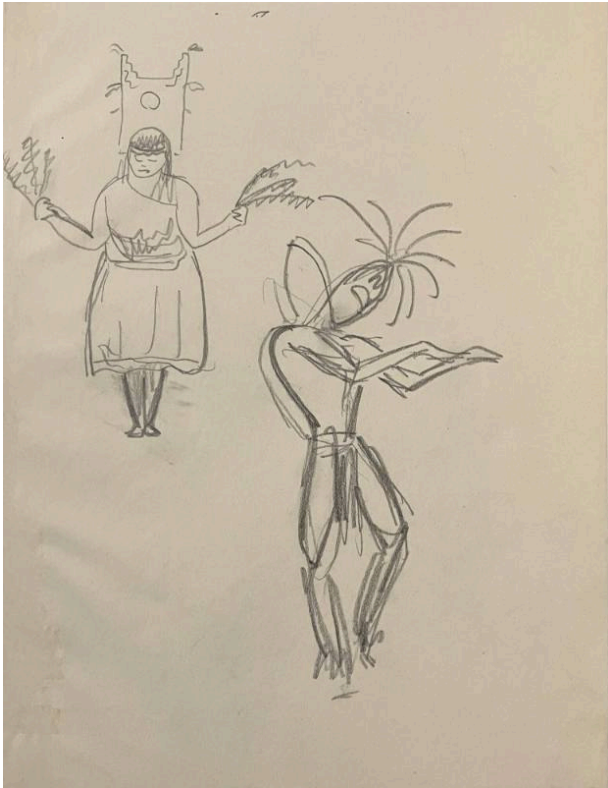

# Basic Detail Report

---

front view, head tilted w/ arms to one side

## Dimensions

11 x 8 1/4 in. (27.9 x 21 cm)

### Description

2 Indian ceremonial dancers, corn maiden front view, other