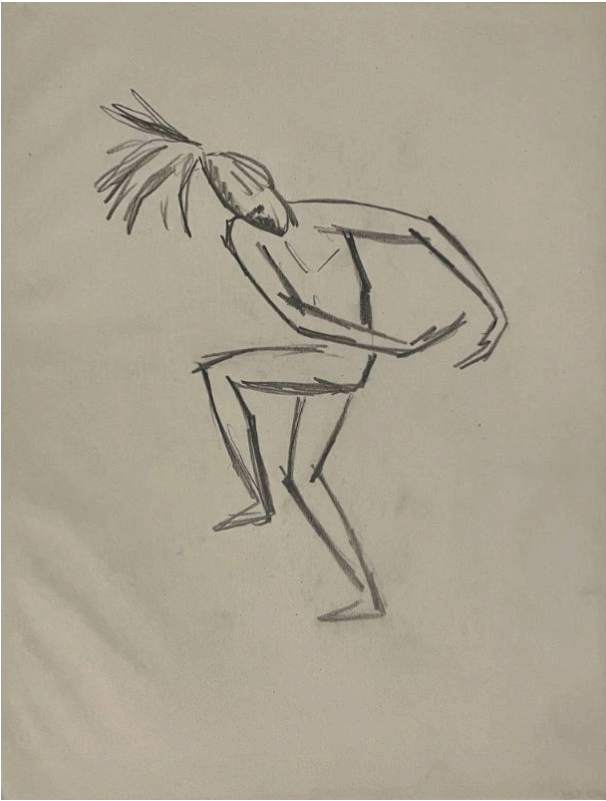

Basic Detail Report

Untitled Sketch for La Fonda Hotel

Date

circa 1925

Primary Maker

Arnold H. Rönnebeck

Medium

graphite on paper

Description

Notes. Some marked out, eagle, buffalo, deer, fire dance 2

Indians

Dimensions

10 7/8 x 8 1/2 in. (27.6 x 21.6 cm)