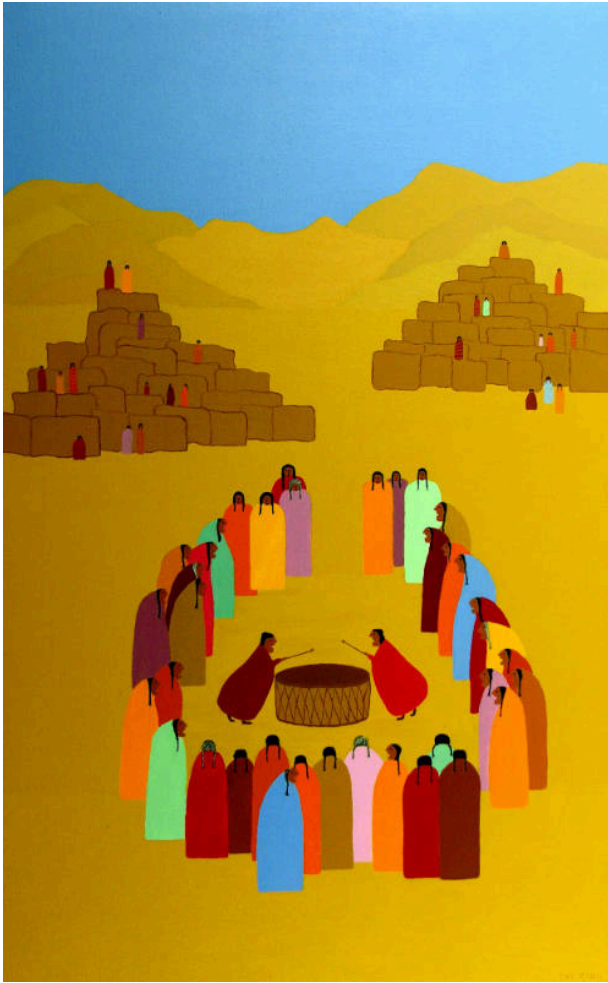

Basic Detail Report

The Sing

Date

1974

Primary Maker

George Wooliver

Medium

Oil on canvas

Description

Broken circle of Indian singer figures standing in colored shawls around drum, two multistory adobe complexes in background.

Dimensions

Image: 48 x 30 in. (121.9 x 76.2 cm) Frame: 49 1/4 x 31 x 2 in. (125.1 x 78.7 x 5.1 cm)