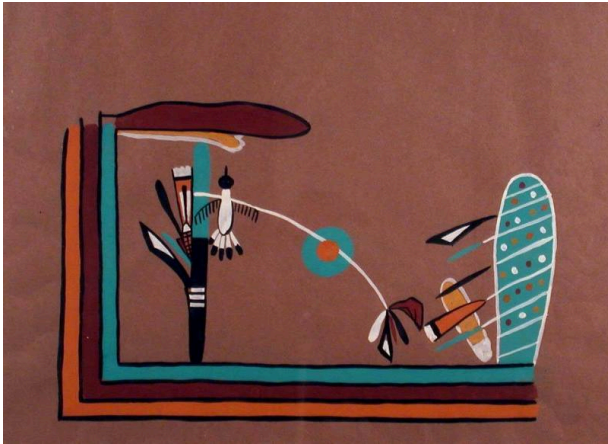

Basic Detail Report

Awatovi Mural Fragment

Date

1940

Medium

Tempra on paper

Description

Corn stalk with an stem arching downward with a flower at the end. An eagle hovers by stalk on left. On right is what appears to be a cactus with feathers

Dimensions

Image: 18 x 24 in. (45.7 x 61 cm) Frame: 24 1/2 x 30 x 1 in. (62.2 x 76.2 x 2.5 cm)