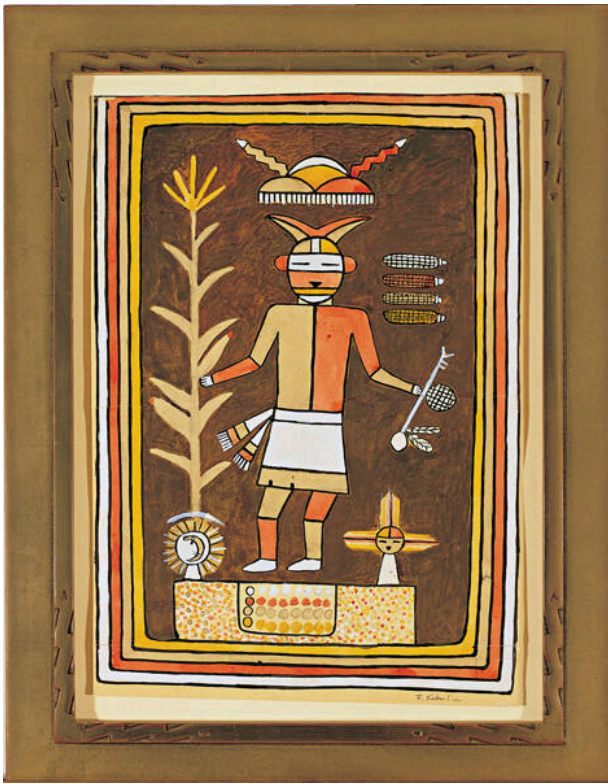

Basic Detail Report

Study for Watchtower Mural at Desert View, Grand Canyon

Date

circa 1932

Medium

tempera and watercolor

Description

Kachina standing on a platform holding a stalk of corn on left hand, on right he holds a staff with feathers and a dream

catcher, four ears of corn by Kachina head, symbols of mountains, lightning and sun to left of platform.

Dimensions

Image: 13 x 9 in. (33 x 22.9 cm) Frame: 17 1/2 x 13 1/2 x 2 in. (44.5 x 34.3 x 5.1 cm)