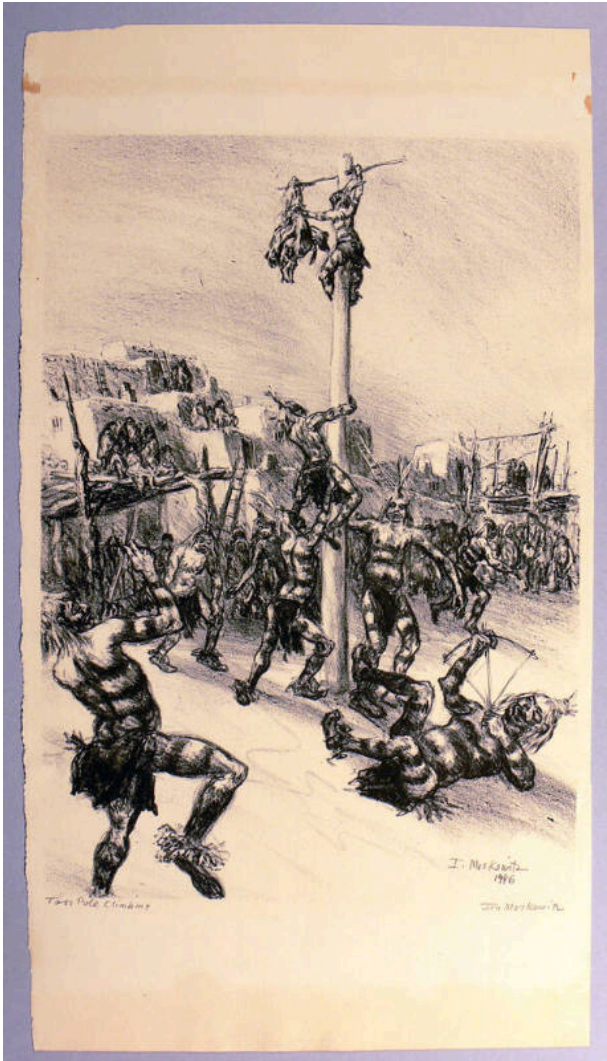

Basic Detail Report

Taos Pole Climbing

Date

1946

Primary Maker

Ira Moskowitz

Medium

lithograph

Description

Several koshares around a pole. Two on the pole, one at top removing an upside down sheep suspended there. Groups of people viewing from below and atop shade structures, as well as Taos buildings in background.

Dimensions

14 1/2 x 10 1/4 in. (36.8 x 26 cm)