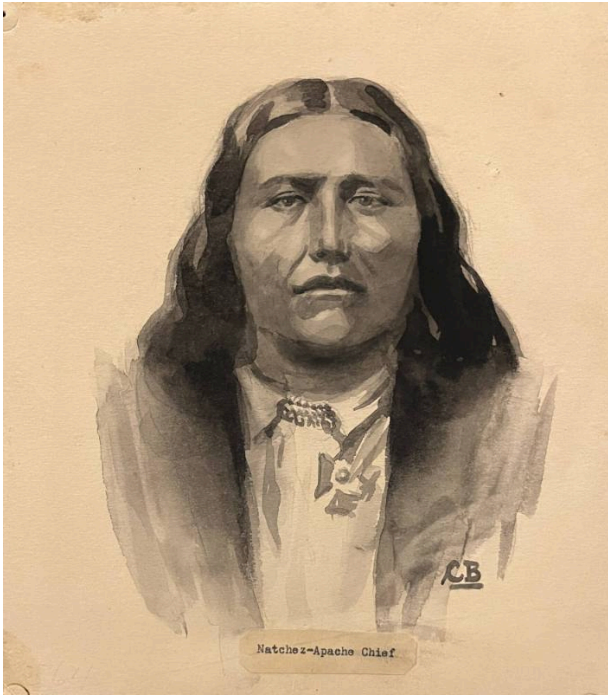

## Natchez - Apache Chief

### Description

Head and shoulder frontal portrait of Native American male with long hair parted in center. He wears shirt buttoned at neck

with stylized cross on chain under dark jacket.