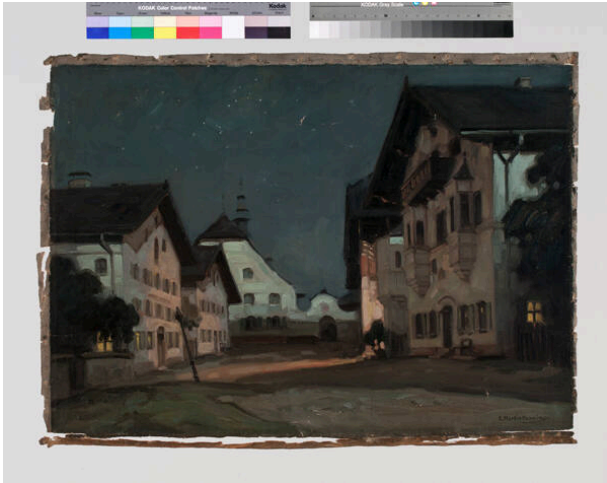

Basic Detail Report

European City Night Scene

Date

circa 1912

Primary Maker

E. Martin Hennings

Medium

oil on canvas

Description

Street scene with Victorian houses on either side of street. White chapel center background. Dark background. Trees to L of image.

Dimensions

Image: 26 3/4 x 36 3/4 in. (67.9 x 93.3 cm)