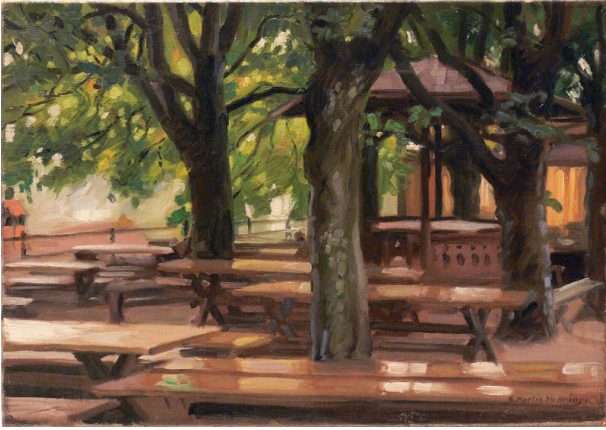

Basic Detail Report

City Park

Date

n.d.

Primary Maker

E. Martin Hennings

Medium

Oil on canvas

Description

Image of trees with green leaves and picnic table surrounding the trees; building in the background.

Dimensions

Image: 14 x 20 in. (35.6 x 50.8 cm)