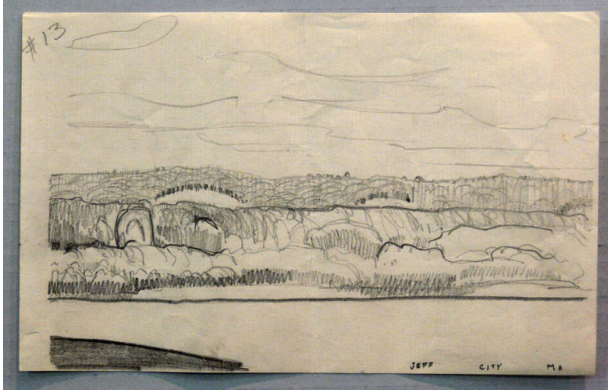

Basic Detail Report

Indians of Middle West for Murals of Missouri State Capital - Jefferson City, Missouri

Date

circa 1924

Primary Maker

Ernest L. Blumenschein

Medium

graphite on paper

Description

Landscape with vegetation and a river (?)

Dimensions

Support: 5 x 8 in. (12.7 x 20.3 cm)