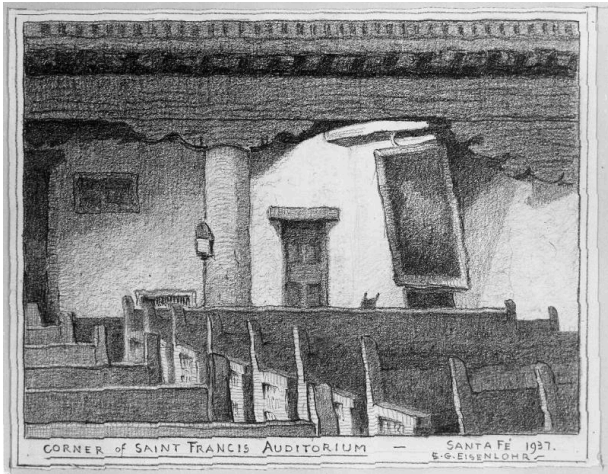

Basic Detail Report

Corner of Saint Francis Auditorium

Date

1937

Medium

Pencil on paper

Description

Interior of St. Francis Auditorium.

Dimensions

Image: 6 1/2 x 8 1/4 in. (16.5 x 21 cm) Support: 9 1/2 x 13 5/8 in. (24.1 x 34.6 cm)