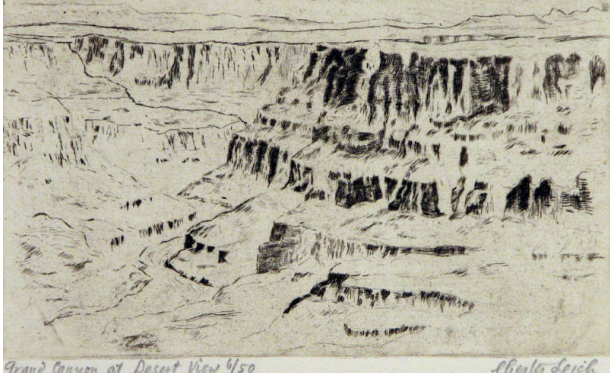

## Grand Canyon at Desert View

Date

1950

Primary Maker

Chester Leich