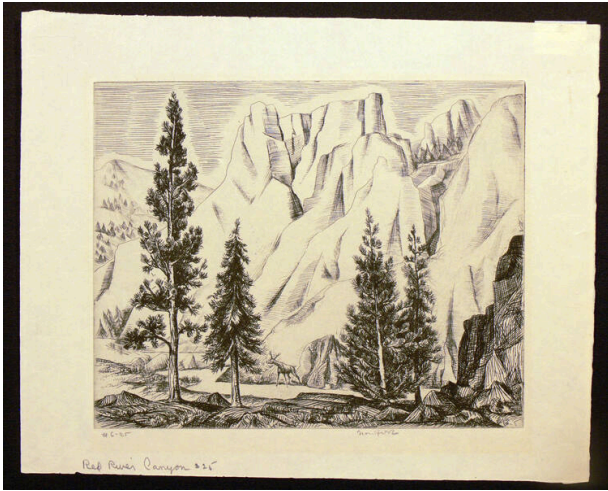

Basic Detail Report

Red River Canyon (6/25)

Date

1925

Primary Maker

B. J. O. Nordfeldt

Medium

Etching on wove paper

Description

Landscape scene. Rocks and four evergreen trees in foreground. Deer stands in stream in center foreground. Rock cliffs in background.

Dimensions

Overall: 8 x 10 in. (20.3 x 25.4 cm) 6 x 7-1/2 image; 8 x 10 support