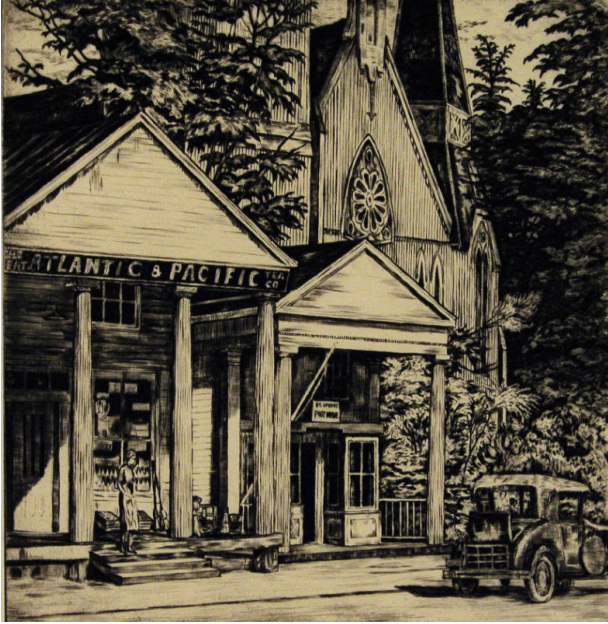

Basic Detail Report

Village Street, Bedford

Date

n.d.

Primary Maker

Chester Leich

Medium

Etching

Description

Building with a sign that reads ATLANTIC & PACIFIC above the door with a car driving away.

Dimensions

Image: 8 x 8 in. (20.3 x 20.3 cm) Support: 13 3/4 x 14 1/4 in. (34.9 x 36.2 cm)