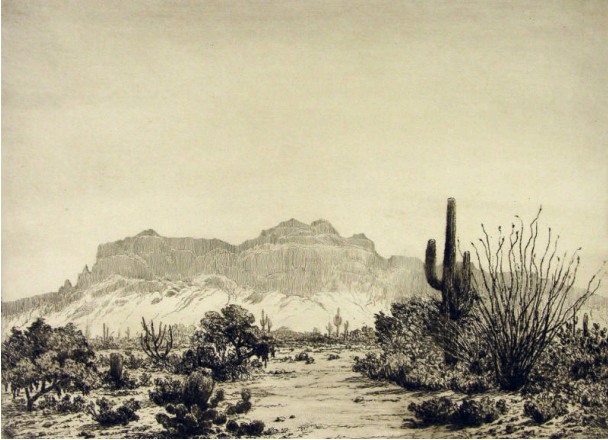

Basic Detail Report

Superstition Mountain - Arizona

Date

n.d.

Primary Maker

Albert Lorey Groll

Medium

etching

Description

Landscape

Dimensions

Image: 11 x 14 1/2 in. (27.9 x 36.8 cm) Support: 15 1/2 x 19 1/2 in. (39.4 x 49.5 cm)