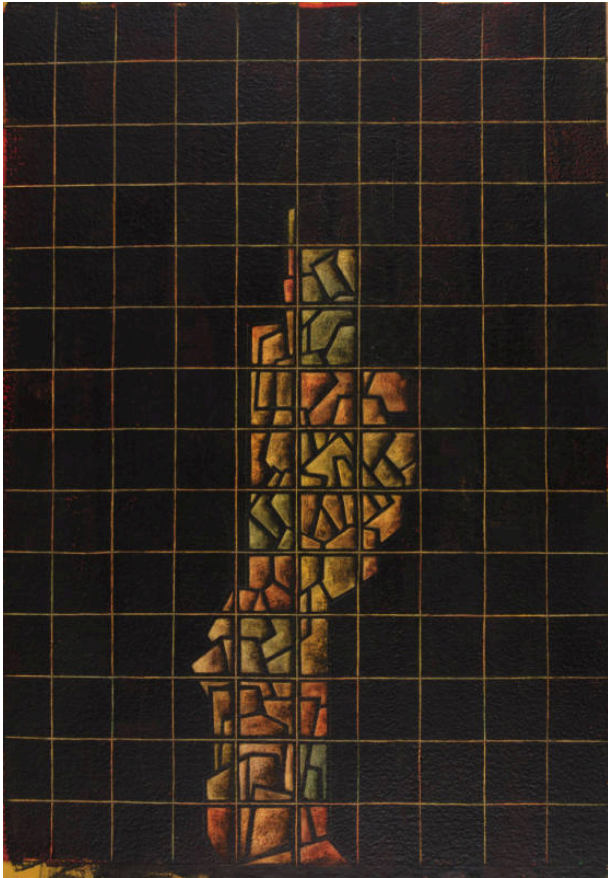

Basic Detail Report

Stain Glass Window Study

Date

1952-1954

Primary Maker

Cady Wells

Medium

Watercolor on paper board

Description

Abstract with black background divided into yellow window pane squares. In center coming in from left of image is a green, yellow, tan and rust mosaic pattern.

Dimensions

Overall: 28 1/8 x 40 1/8 in. (71.4 x 101.9 cm) 19-15/16 x 28 image; 21-15/16 x 29-1/2 paper; 28-1/8 x 40-1/8 ma