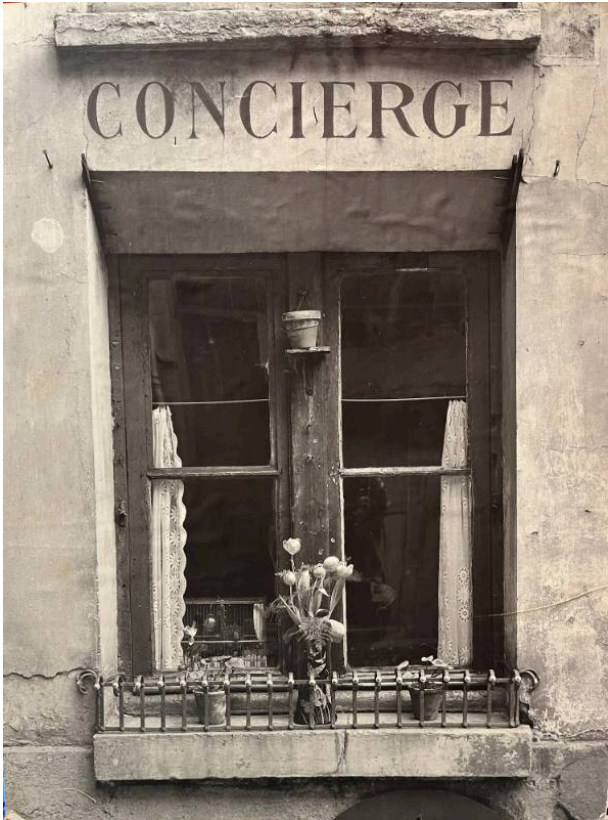

Basic Detail Report

Concierge Window- Paris

Primary Maker

Todd Webb

Medium

Gelatin silver photograph

Description

A window with tulips in a vase on the windowsill and lace curtains inside. The word "CONCIERGE" is painted above the window. The photographer's reflection is seen in the window on the right hand side.

Dimensions

Image: 9 15/16 × 8 1/16 in. (25.2 × 20.5 cm)