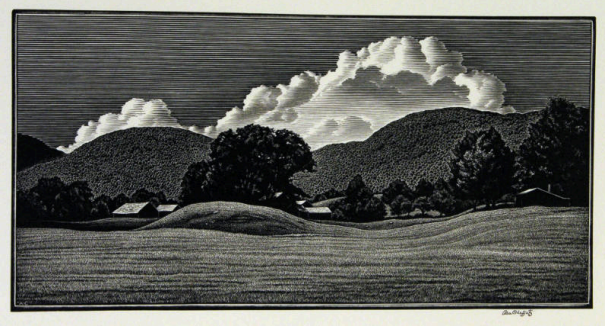

Basic Detail Report

Peaceful Valley

Date

n.d.

Medium

Wood engraving on white wove paper

Description

Landscape with valleys and mountains.

Dimensions

Image: 4 1/2 x 4 1/2 in. (11.4 x 11.4 cm) Support: 10 1/2 x 14 in. (26.7 x 35.6 cm)