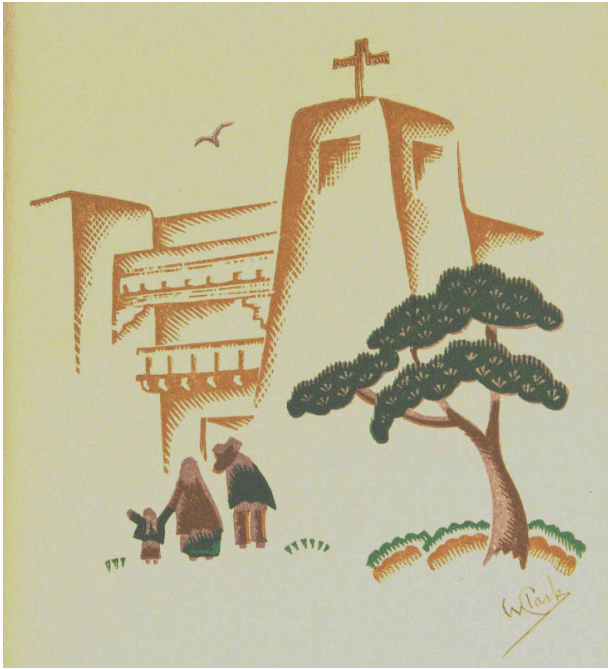

Basic Detail Report

Untitled (Cristo Rey Church)

Date

early 20th-late 20th Century

Primary Maker

Willard F. Clark

Medium

woodcut

Description

Couple with child standing next to Cristo Rey church. Three colors: green, brown and violet on cream paper

Dimensions

Image: 5 x 5 in. (12.7 x 12.7 cm) Support: 8 x 6 1/2 in. (20.3 x 16.5 cm) Mat: 14 x 14 in. (35.6 x 35.6 cm)