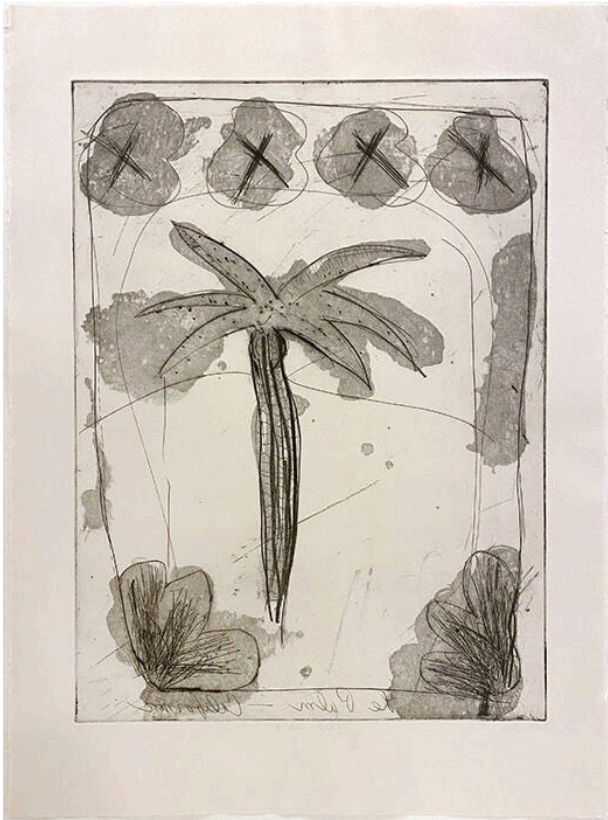

Basic Detail Report

LePalm-California (3/5)

Date

1977

Primary Maker

Jay Phillips

Medium

etching, aquatint

Description

Palm tree in center of image with two large plants at right & left bottom corners. 4 clouds with "X" in center at top. Image is

surrounded with a large square. White background.

Dimensions

32-1/4 x 24-1/2