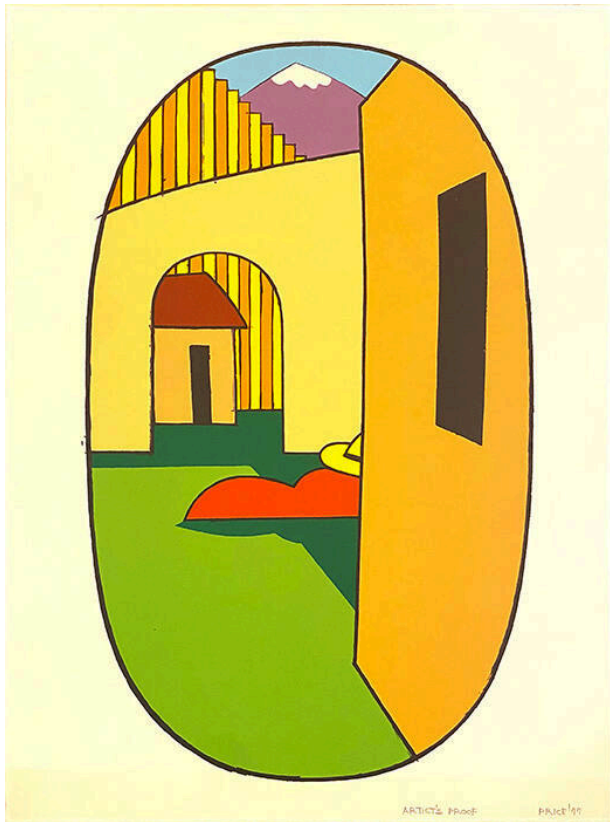

Basic Detail Report

Sleeping Mexican

Date

1977

Primary Maker

Ken Price

Medium

Lithograph, AP

Description

A long oval shape with simple brightly colored forms of a Mexican village in green, orange and yellow and orange stripes.

In the background is a purple mountain that is snowcapped. In the foreground is a laying down red form covered with a sombrero.

Dimensions

Support: 29 1/2 x 21 1/2 in. (74.9 x 54.6 cm)