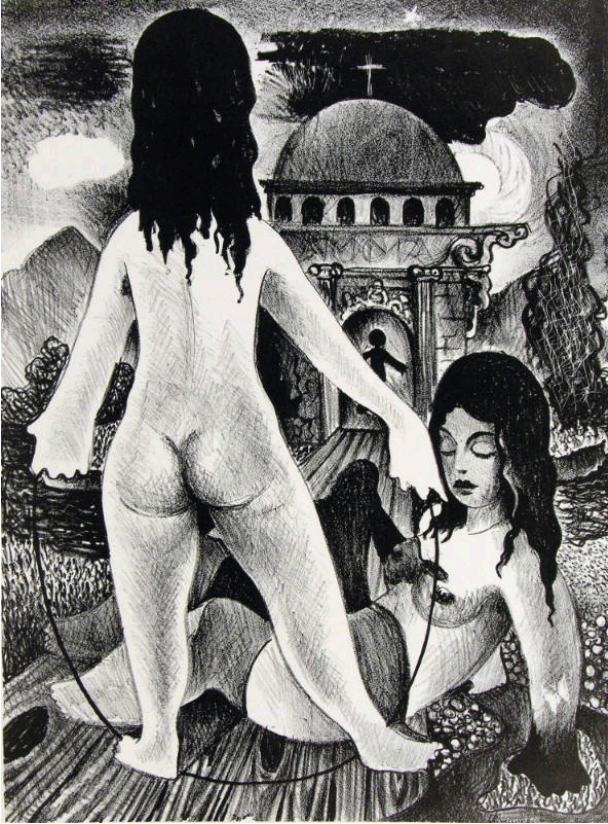

Basic Detail Report

Evening Star

Date

n.d.

Primary Maker

Carl Benton Compton

Medium

Lithograph on white wove paper

Description

Two nude women, woman with back to viewer holds a jump rope, second woman lying back on her hands temple or dome

in the background.

Dimensions

Image: 14 x 10 1/2 in. (35.6 x 26.7 cm) Support: 17 x 13 1/2 in. (43.2 x 34.3 cm)