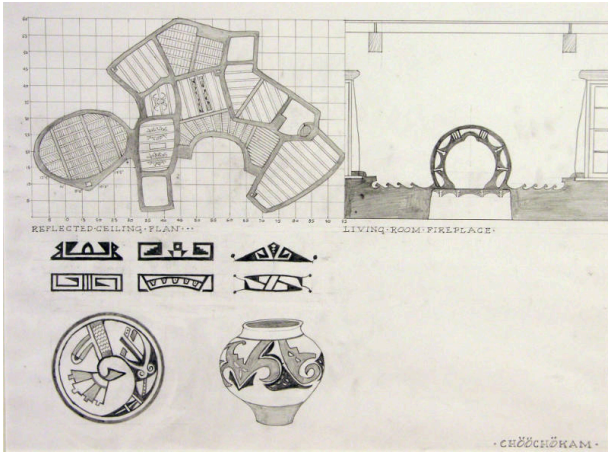

Basic Detail Report

Choochokam: Stars that Cling Together, The

Pleidades

Date

1965-1967

Primary Maker

William Lumpkins

Medium

Graphite on paper

Description

Architectural drawing, house plan, reflected ceiling plan on a grid, living room, fire place, six geometric designs and an image of a plate and pot at bottom corner.

Dimensions

Support: 18 x 24 1/8 in. (45.7 x 61.3 cm) Mat: 22 x 28 in. (55.9 x 71.1 cm)