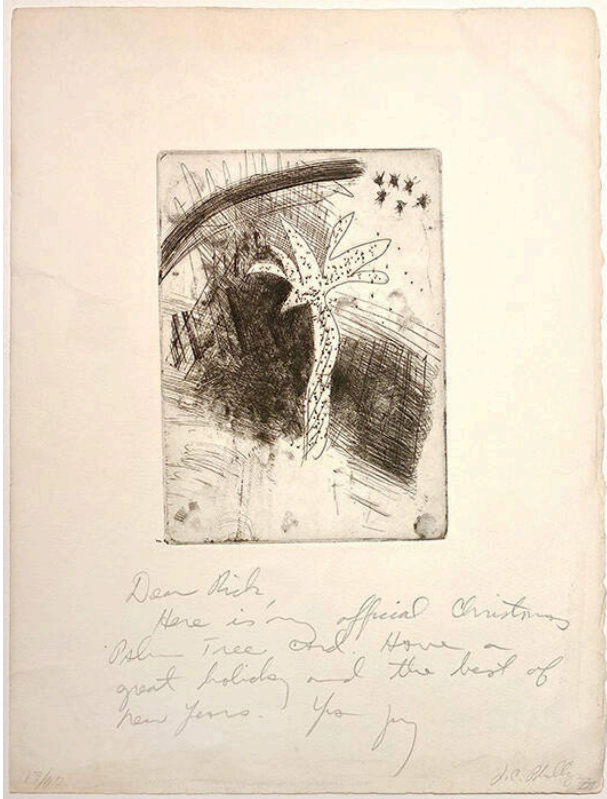

Basic Detail Report

Christmas Palm Tree Card

Date

1977

Primary Maker

Jay Phillips

Medium

etching

Dimensions

7 1/2 x 5 1/2 in. 7 1/2 x 5 1/2 in.