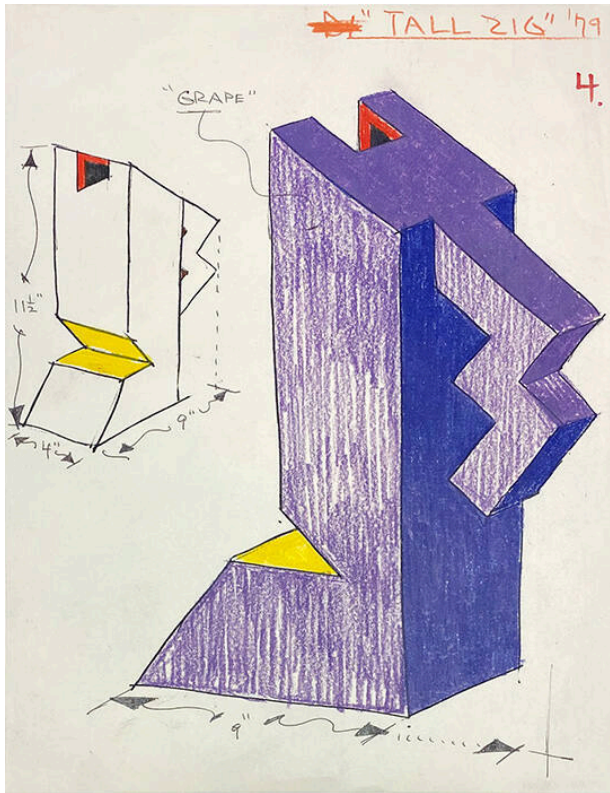

# Basic Detail Report

## Design for Tall Zig

**Date**

1979

**Primary Maker**

Ken Price

**Medium**

ink, colored pen

**Description**

Color sketch with block zig zag in purple for "Tall Zig" ceramic

pitcher.

### Dimensions

11 x 8 1/2 in. (27.9 x 21.6 cm)