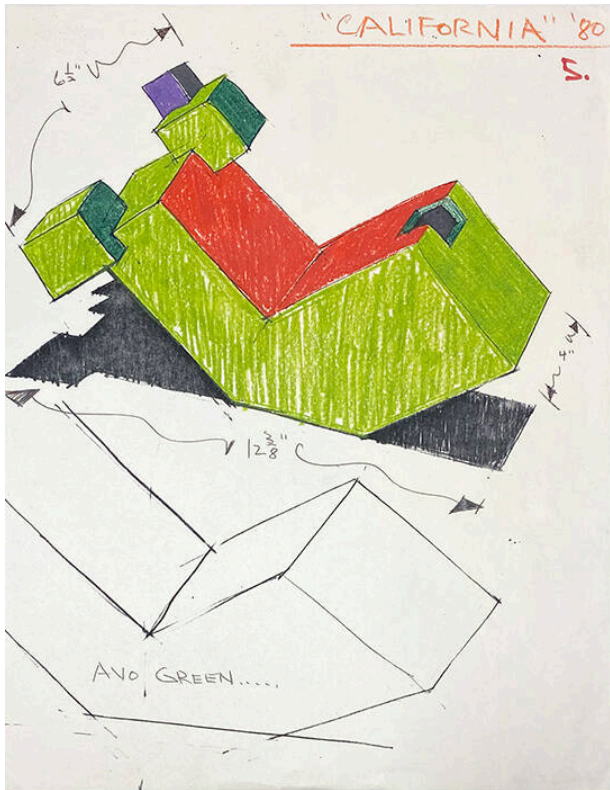

Basic Detail Report

California

Date

1980

Primary Maker

Ken Price

Medium

ink, colored pen

Description

Schematic style drawing with two L-shaped box forms, one

colored green and red

Dimensions

11 x 8 1/2 in. (27.9 x 21.6 cm)