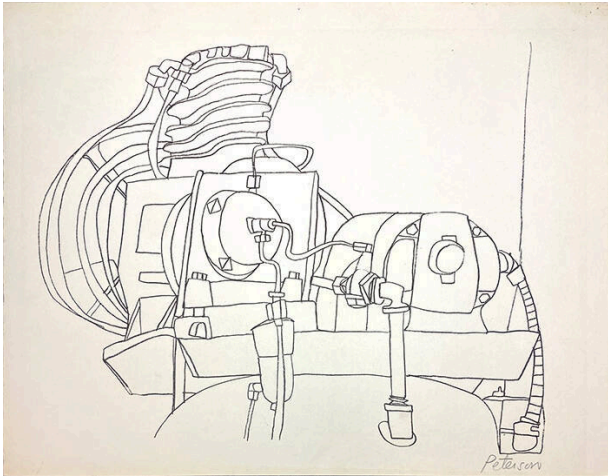

Basic Detail Report

Untitled

Date

n.d.

Medium

Lithograph on heavy wove paper

Description

Line drawing of what appears to be a motor with cords connecting different components.

Dimensions

12 x 15 in.12 x 15 in.