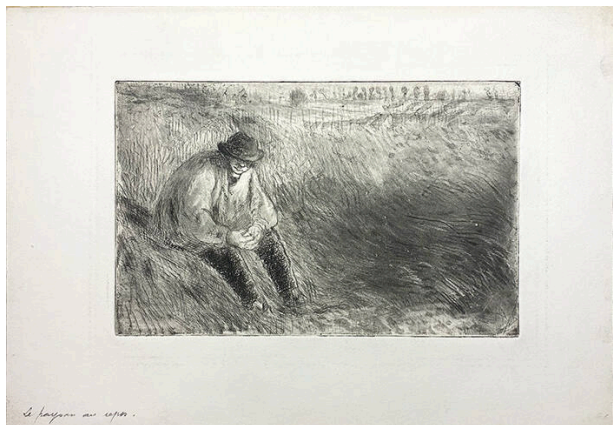

Basic Detail Report

Le Payson au Repos

Date

n.d.

Medium

Etching on wove paper

Dimensions

4 x 6 1/2 in. (plate) 4 x 6 1/2 in. (plate)