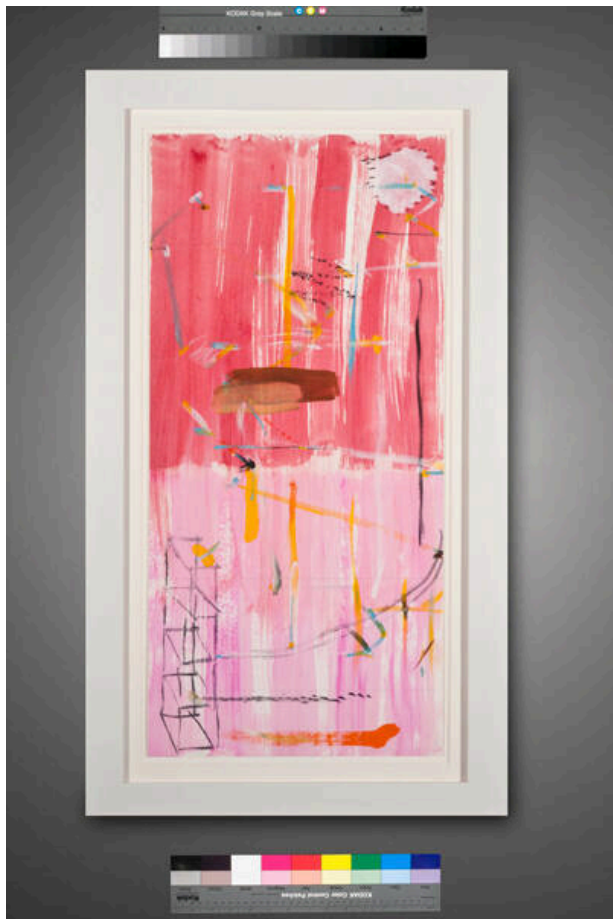

## According to the Dawn III

### Description

Abstract, top has a dark pink background with brown rectangles and white stripes and blue streaks; bottom has a light pink background with black boxes stacked at bottom left

corner, yellow streaks and white stripes.

### Dimensions

Image: 27 x 13 in. (68.6 x 33 cm) Frame: 33 1/2 x 18 3/4 x 1 1/8 in. (85.1 x 47.6 x 2.9 cm)