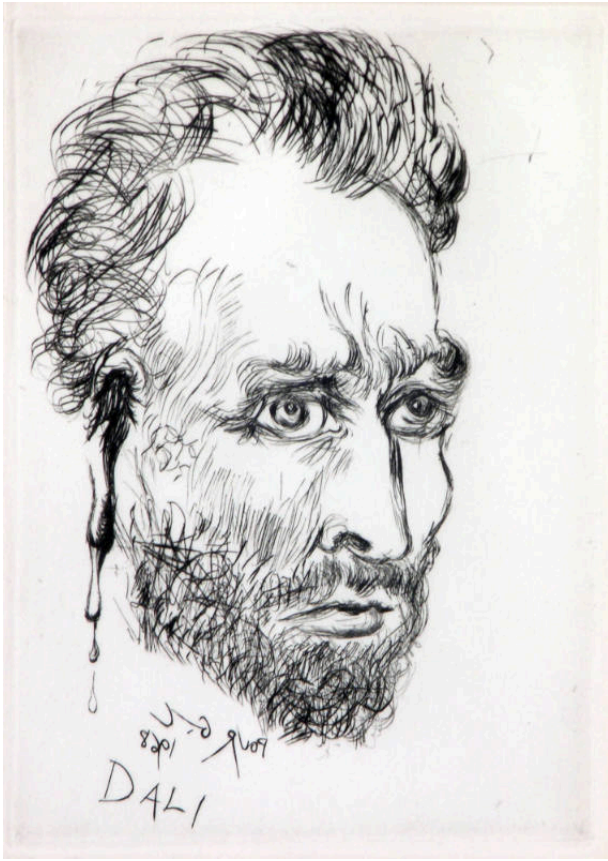

Basic Detail Report

Vincent Van Gogh (from the Immortals of Art series)

Date

1968

Medium

Etching

Description

Portrait of Vincent Van Gogh with self-inflicted injury to ear.

Dimensions

Image: 7 1/2 x 5 in. (19.1 x 12.7 cm) Support: 12 1/2 x 10 in. (31.8

x 25.4 cm) Frame: 15 x 12 1/2 x 3/4 in. (38.1 x 31.8 x 1.9 cm)