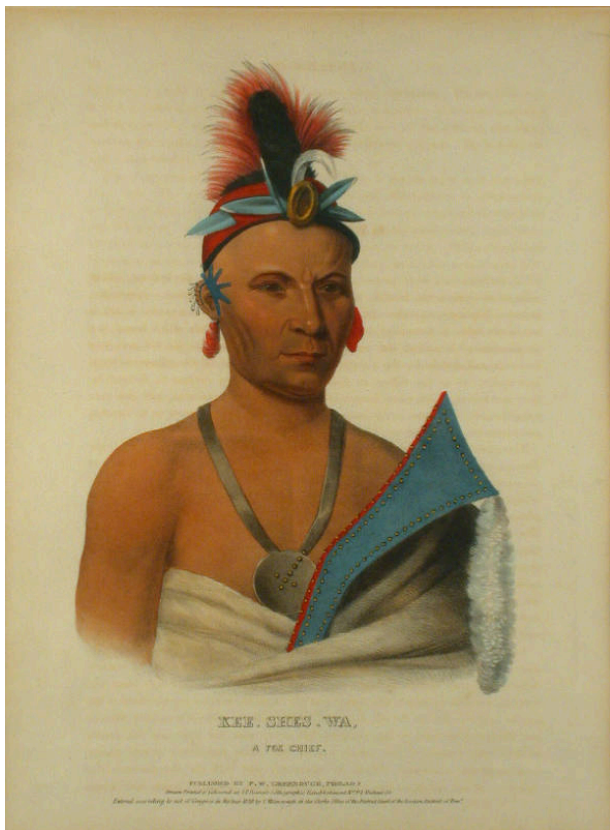

Basic Detail Report

Kee-Shes-Wa, A Fox Chief

Date

1838

Primary Maker

Charles Bird King

Medium

Hand-colored lithograph on paper

Description

Portrait of Kee-Shes-Wa, a Fox chief.

Dimensions

Image: 15 x 11 1/2 in. (38.1 x 29.2 cm) Frame: 25 3/4 x 21 3/4 x 1 in. (65.4 x 55.2 x 2.5 cm)