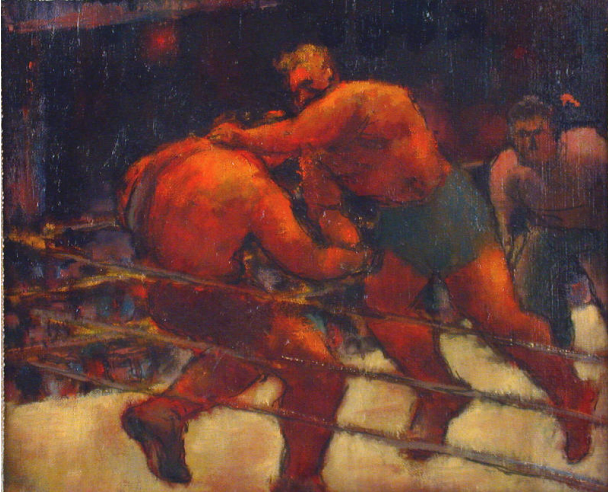

Basic Detail Report

Wrestlers

Date

n.d

Medium

Oil on canvas

Description

Two men wrestling in a boxing ring, people in background, referre to left of image.

Dimensions

Image: 12 x 14 in. (30.5 x 35.6 cm) Frame: 15 1/2 x 17 3/4 x 1 in. (39.4 x 45.1 x 2.5 cm)