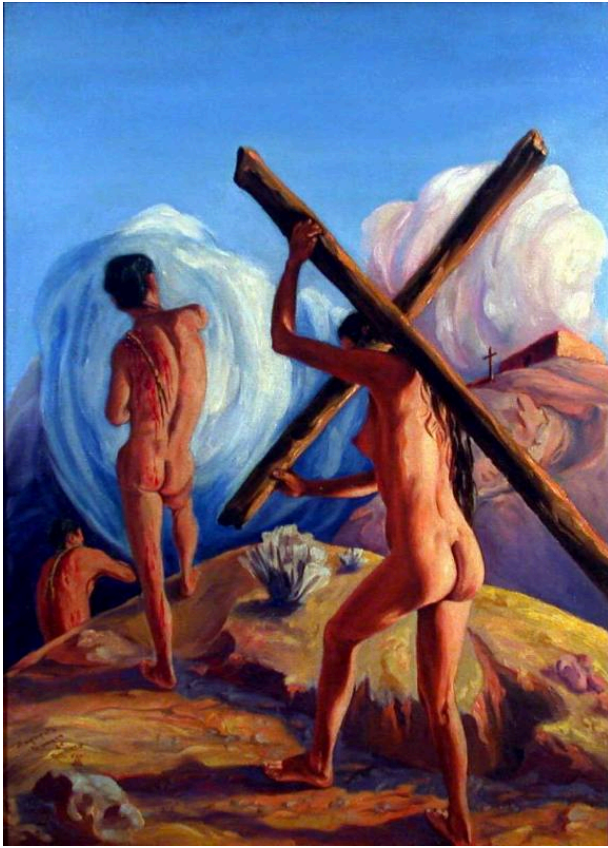

## Penitente Procession

### Description

Nude female carrying a large wooden cross across one shoulder to a Calvary and small adobe building morada, two nude males

walk in front doing penance, Hills and cloudy blue sky in background.