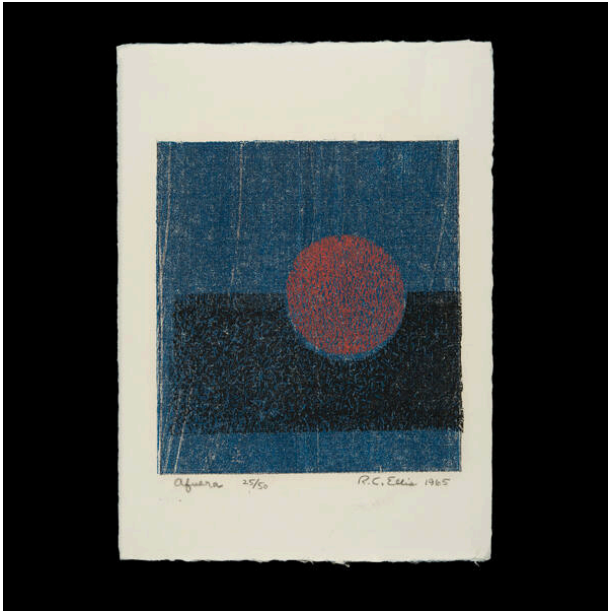

Basic Detail Report

Afuera

Date

1965

Medium

woodcut

Description

Blue and dark blue background with red circle (ball).

Dimensions

Image: 8 1/4 x 7 1/2 in. (21 x 19.1 cm) Support: 12 3/4 x 9 1/2 in. (32.4 x 24.1 cm) Mat: 20 x 16 in. (50.8 x 40.6 cm)