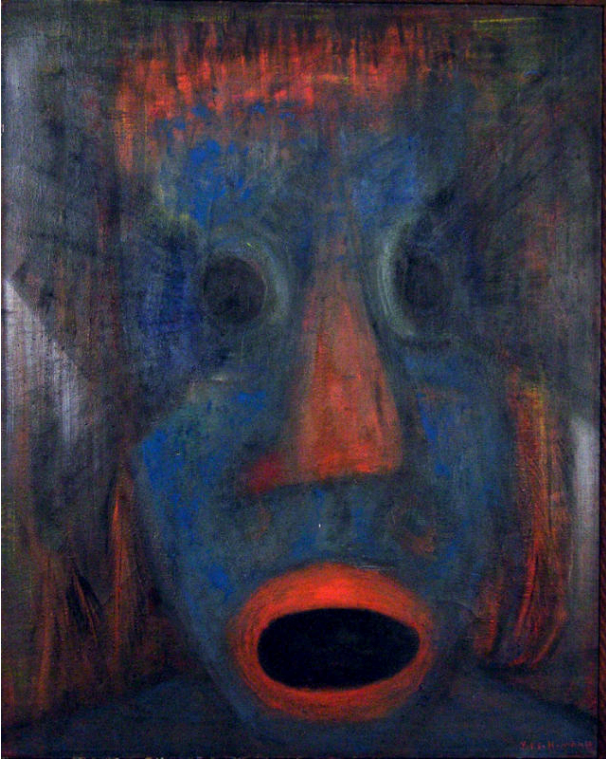

Basic Detail Report

The Call

Date

1952

Primary Maker

Yeffe Kimball

Medium

Oil on canvas

Description

Mask-like face with open mouth and staring eyes.

Dimensions

Image: 30 x 24 in. (76.2 x 61 cm) Frame: 31 1/2 x 25 1/2 x 1 3/4 in. (80 x 64.8 x 4.4 cm)