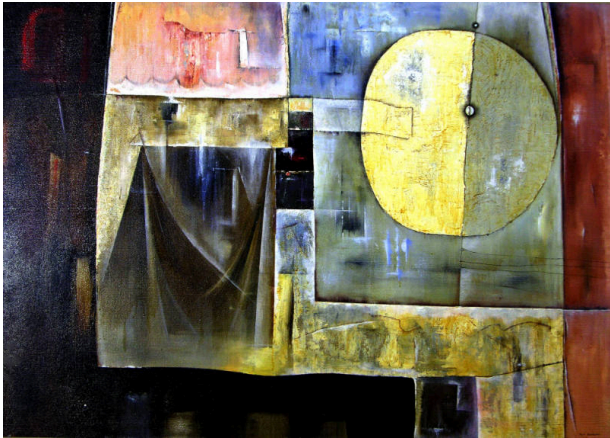

Basic Detail Report

White Moon

Date

1954

Primary Maker

Thomas Benrimo

Medium

oil on canvas

Description

Abstract, square with circle on right and two smaller squares at left. Dark and red background.

Dimensions

Image: 55 1/2 x 39 1/2 in. (141 x 100.3 cm) Frame: 44 5/8 x 60 5/8 x 1 7/8 in. (113.3 x 154 x 4.8 cm)