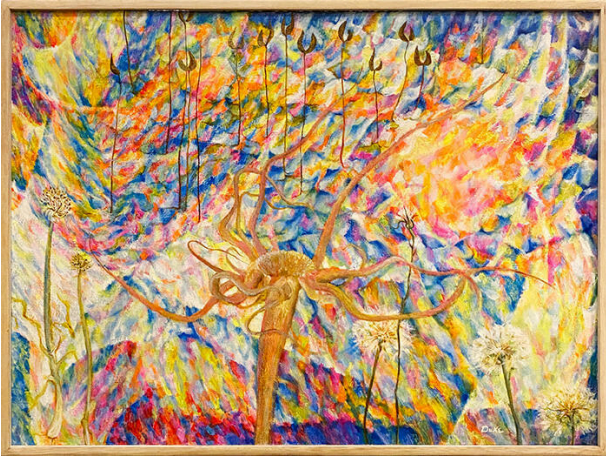

Basic Detail Report

Weeds and Wild Onions

Date

1965-1966

Primary Maker

Carl F. Duke

Medium

acrylic on canvas

Dimensions

34 x 46 in.34 x 46 in.