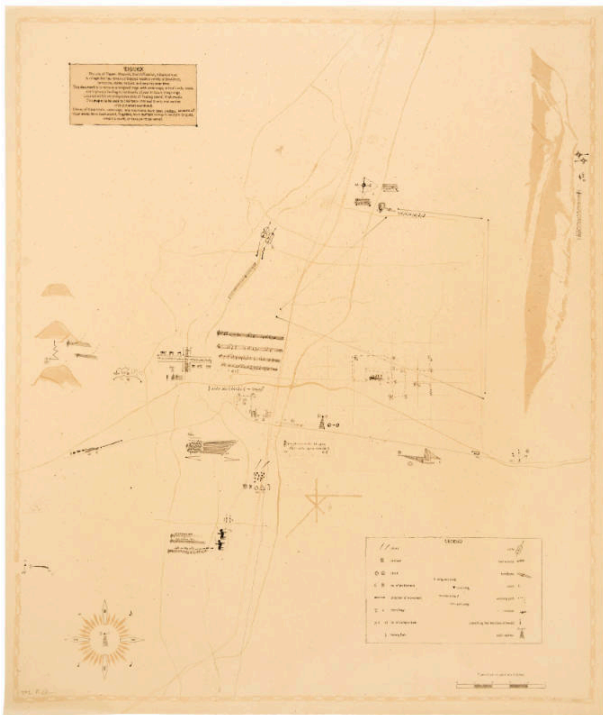

Basic Detail Report

Tiguex

Date

2025

Primary Maker

Raven Chacon

Medium

six-color lithograph

Description

A sepia toned hand-drawn map including a legend, compass, and scale, with small drawings of musical performances and scores.

Dimensions

Support: 40 1/4 × 24 in. (102.2 × 61 cm)