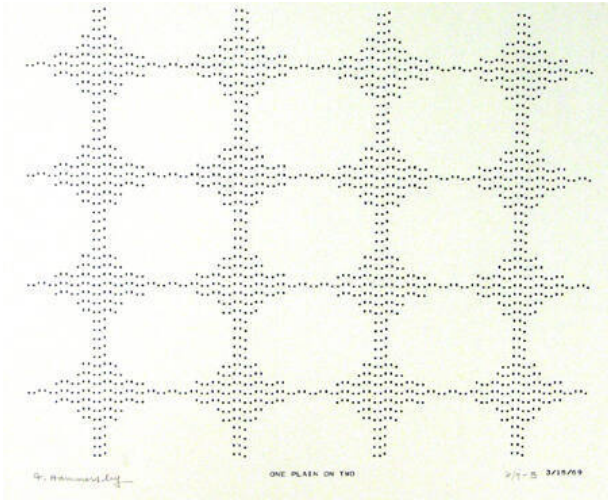

Basic Detail Report

ONE PLAIN ON TWO, #32

Date

1969 (March 18)

Primary Maker

Frederick Hammersley

Medium

computer - generated drawing on paper

Description

Computer generated abstract image

Dimensions

Image: 8 1/2 x 10 1/2 in. (21.6 x 26.7 cm) Support: 11 x 14 3/4 in. (27.9 x 37.5 cm)