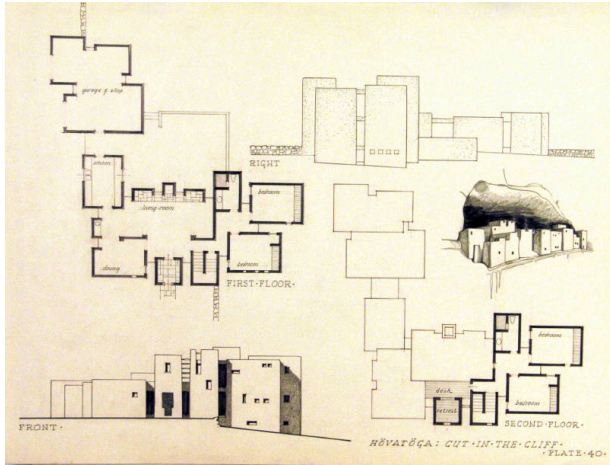

Basic Detail Report

Hovatoga: Cut in the Cliff, Plate 40

Date

1965-1967

Primary Maker

William Lumpkins

Medium

Graphite on paper

Description

Architectural drawing of the first and second floor plans and right and front elevations of a home. At center right is a drawing of a prehistoric cliff dwelling similar to Mesa Verde

Dimensions

Support: 18 x 24 1/8 in. (45.7 x 61.3 cm)