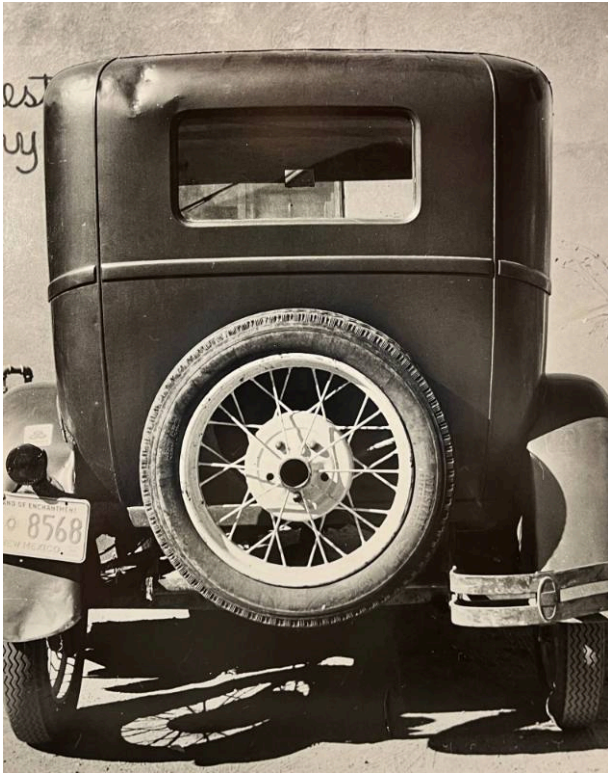

Basic Detail Report

1929 Ford- Canyon Road- Santa Fe

Date

1962

Primary Maker

Todd Webb

Medium

Gelatin silver photograph

Description

A view of the back of a 1929 Ford with a spare wheel in the

center of the image.

Dimensions

Support: 9 15/16 × 7 9/16 in. (25.2 × 19.2 cm)