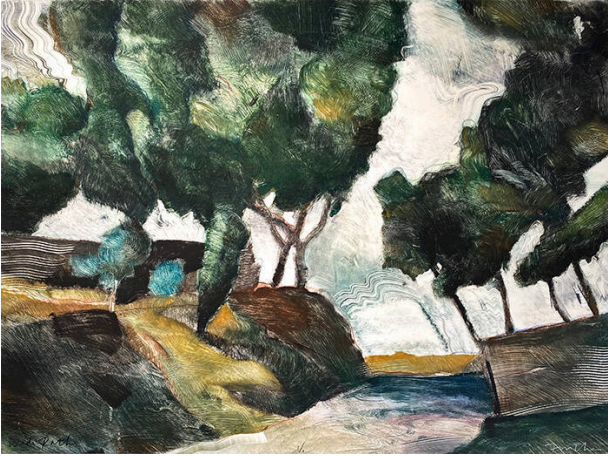

Basic Detail Report

Wide Path

Date

n.d.

Primary Maker

John H. Fincher

Medium

monotype

Description

Landscape with mountains and trees, a path is in the center of image.

Dimensions

28 x 36 in. (71.1 x 91.4 cm)