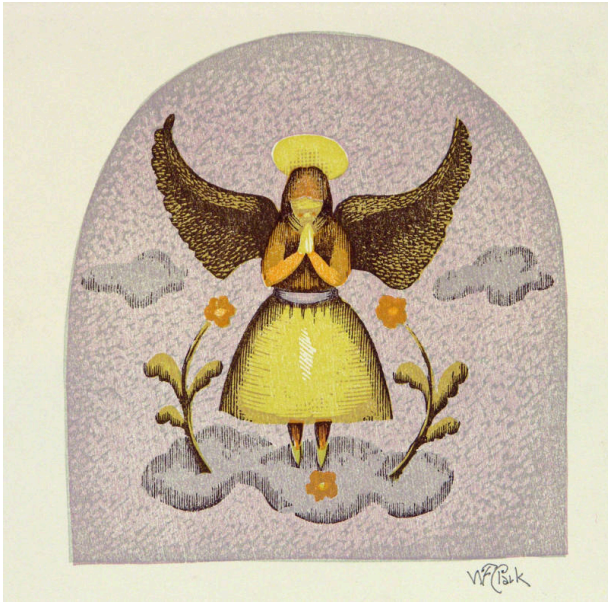

Basic Detail Report

Untitled

Date

n.d.

Primary Maker

Willard F. Clark

Medium

woodblock on white wove paper

Description

Angel

Dimensions

Image: 4 1/4 x 4 in. (10.8 x 10.2 cm) Support: 6 1/2 x 6 1/2 in. (16.5 x 16.5 cm)