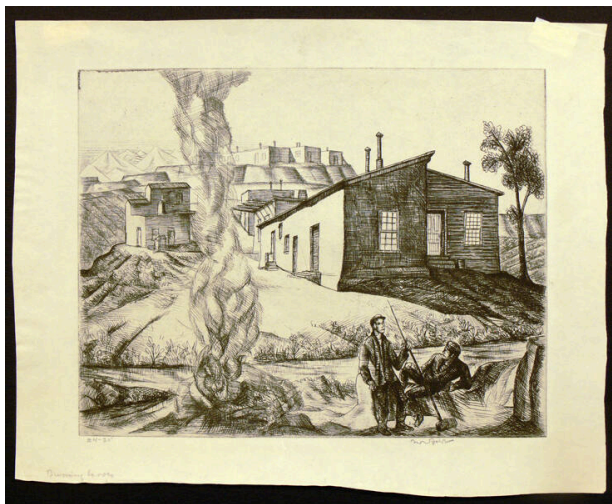

Basic Detail Report

Burning Leaves (4/25)

Date

n.d.

Primary Maker

B. J. O. Nordfeldt

Medium

Etching on wove paper

Description

Pile of burning leaves at L of center of image with billowing smoke rising upward. Two men at R corner, 1 stands rake as the other man reclines on low wall. House across stream with tree on its R side. Houses on mesa in background.

Dimensions

Overall: 8 3/4 x 11 3/4 x 1 in. (22.2 x 29.8 x 2.5 cm) 7 x 9 image; 8-3/4 x 11-3/4 support