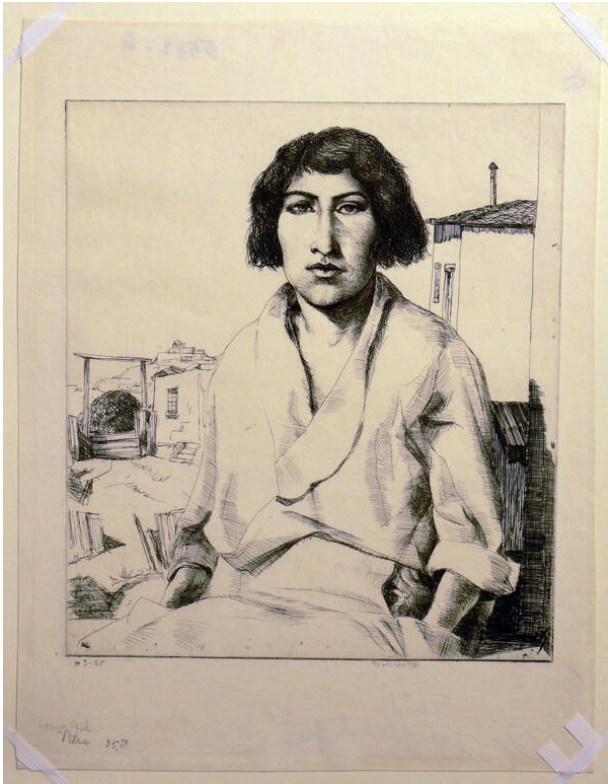

Basic Detail Report

Young Girl - Petra

Date

n.d.

Primary Maker

B. J. O. Nordfeldt

Medium

Etching on laid paper

Description

Portrait of young girl, sitting facing viewer. She wears white shawl collar dress open at neck. Each of her hands are in side pockets of her skirt. She has short, dark hair, & has somber expression on face. House in URC.

Dimensions

Overall: 17 x 14 x 1 in. (43.2 x 35.6 x 2.5 cm) 8 1/2 x 7 1/2 image; 11-1/2 x 8-13/16 support; 17 x 14 mat