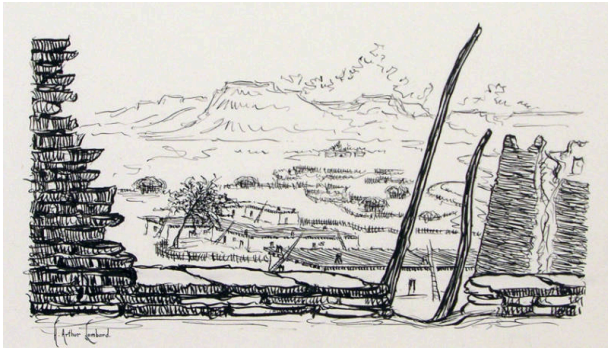

Basic Detail Report

From a Zuni Housetop

Date

n.d.

Medium

Ink on white wove paper

Description

Village scene

Dimensions

Image: 12 x 16 1/2 in. (30.5 x 41.9 cm)