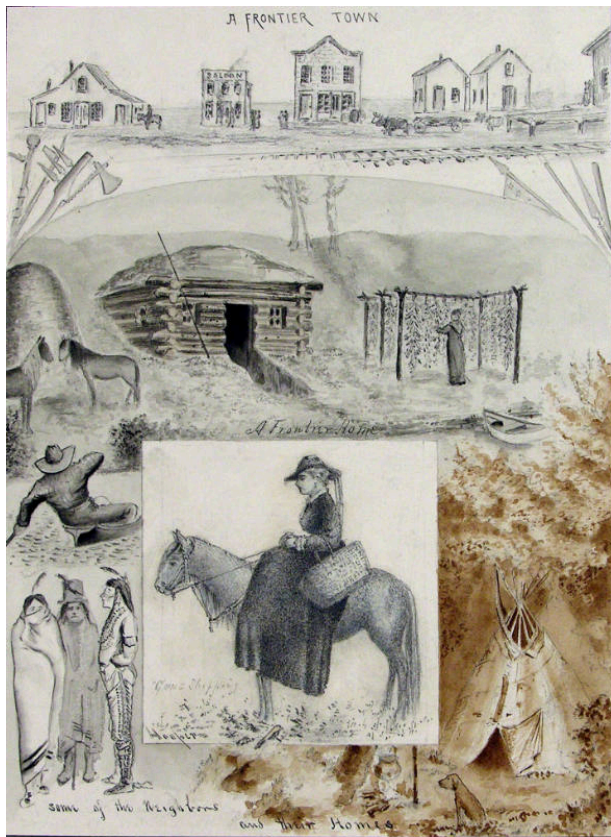

Basic Detail Report

Frontier Sketches

Date

circa 1880

Medium

wash and pencil on heavy wove paper

Description

Drawings for 66/23G, slightly different, woman on horse.

Dimensions

Image: 13 x 9 1/2 in. (33 x 24.1 cm) Support: 15 1/2 x 12 1/4 in.
(39.4 x 31.1 cm)