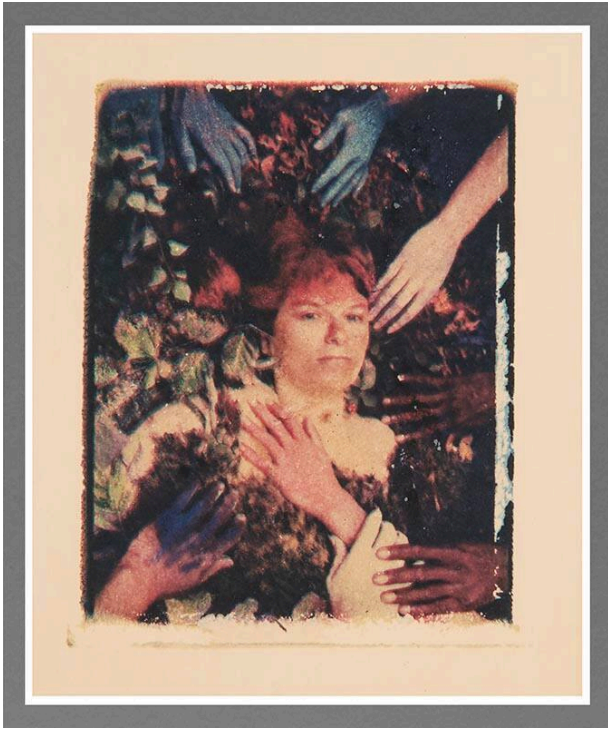

Basic Detail Report

Rebirth

Date

1990 (printed 2000-2006)

Primary Maker

Judith Golden

Medium

Pigment print (image scanned from Polaroid transfer print, toned)

Description

Portrait of woman surrounded by hands, butterflies, and leaves; a gold border surrounds the image.

Dimensions

Image: 4 1/2 × 3 3/4 in. (11.4 × 9.5 cm) Support: 11 × 8 1

2 in. (27.9 × 21.6 cm) Mat: 14 1/4 × 10 in. (36.2 × 25.4 cm)